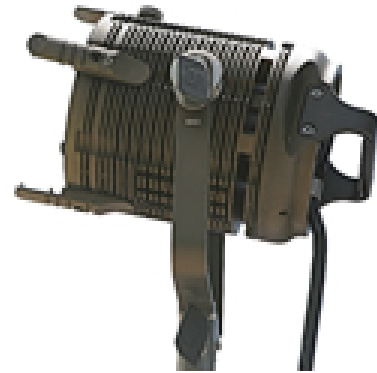

SUNBOLT

FOX FURY
PERSONAL LIGHTING SOLUTIONS

11,000 Lumen LED Spotlight

See Over
1.2 miles (2 km)

Submersible to 16 ft (5 m)

**Instant Full Power / Minimum Projected Heat
No Warm Up or Cool Down Required**

www.FoxFury.com

LIGHT OUTPUT

11,000 Lumens

1.2+ mi (2 km) of Distance Vision

FEATURES

Smooth Hotspot

Instant Full Power; Minimum Projected Heat

Dimmable at Power Supply

No Warm Up or Cool Down Required

5,800 - 6,500 Kelvin Color Temperature

18° Focused Beam

+/- 45° Tilt

24 foot (7.3 m) Cable

Boom or Pole Mount (*Boom / Pole Not Included*)

Anodized Black Aluminum Finish (6061-T6)

Waterproof to 16 ft (5 m)

Impact Resistant

12 months Warranty

OPTIONAL BATTERY PACK

12 White LEDs

100-240 VAC 50/60 Hz Power Supply

200 Watt Power Consumption

Weight: 13 lbs (5.9 kg)